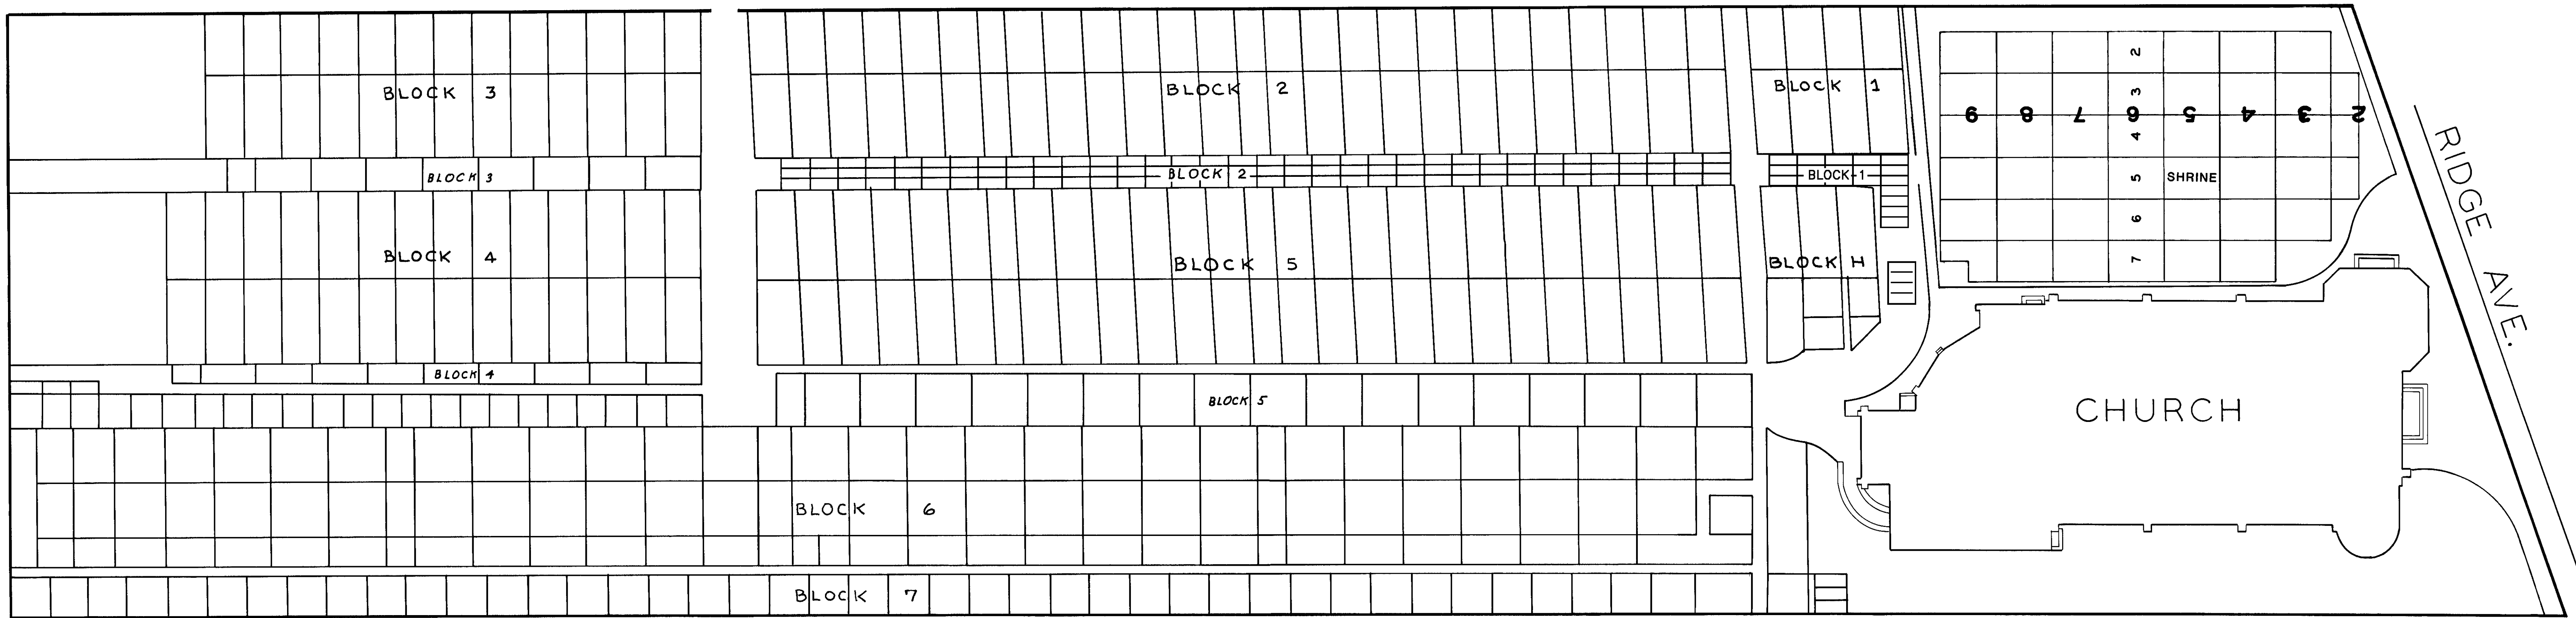

DEVON

AVE.

2.30 acres

ST. HENRY CEMETERY

CHICAGO 1863 ILLINOIS