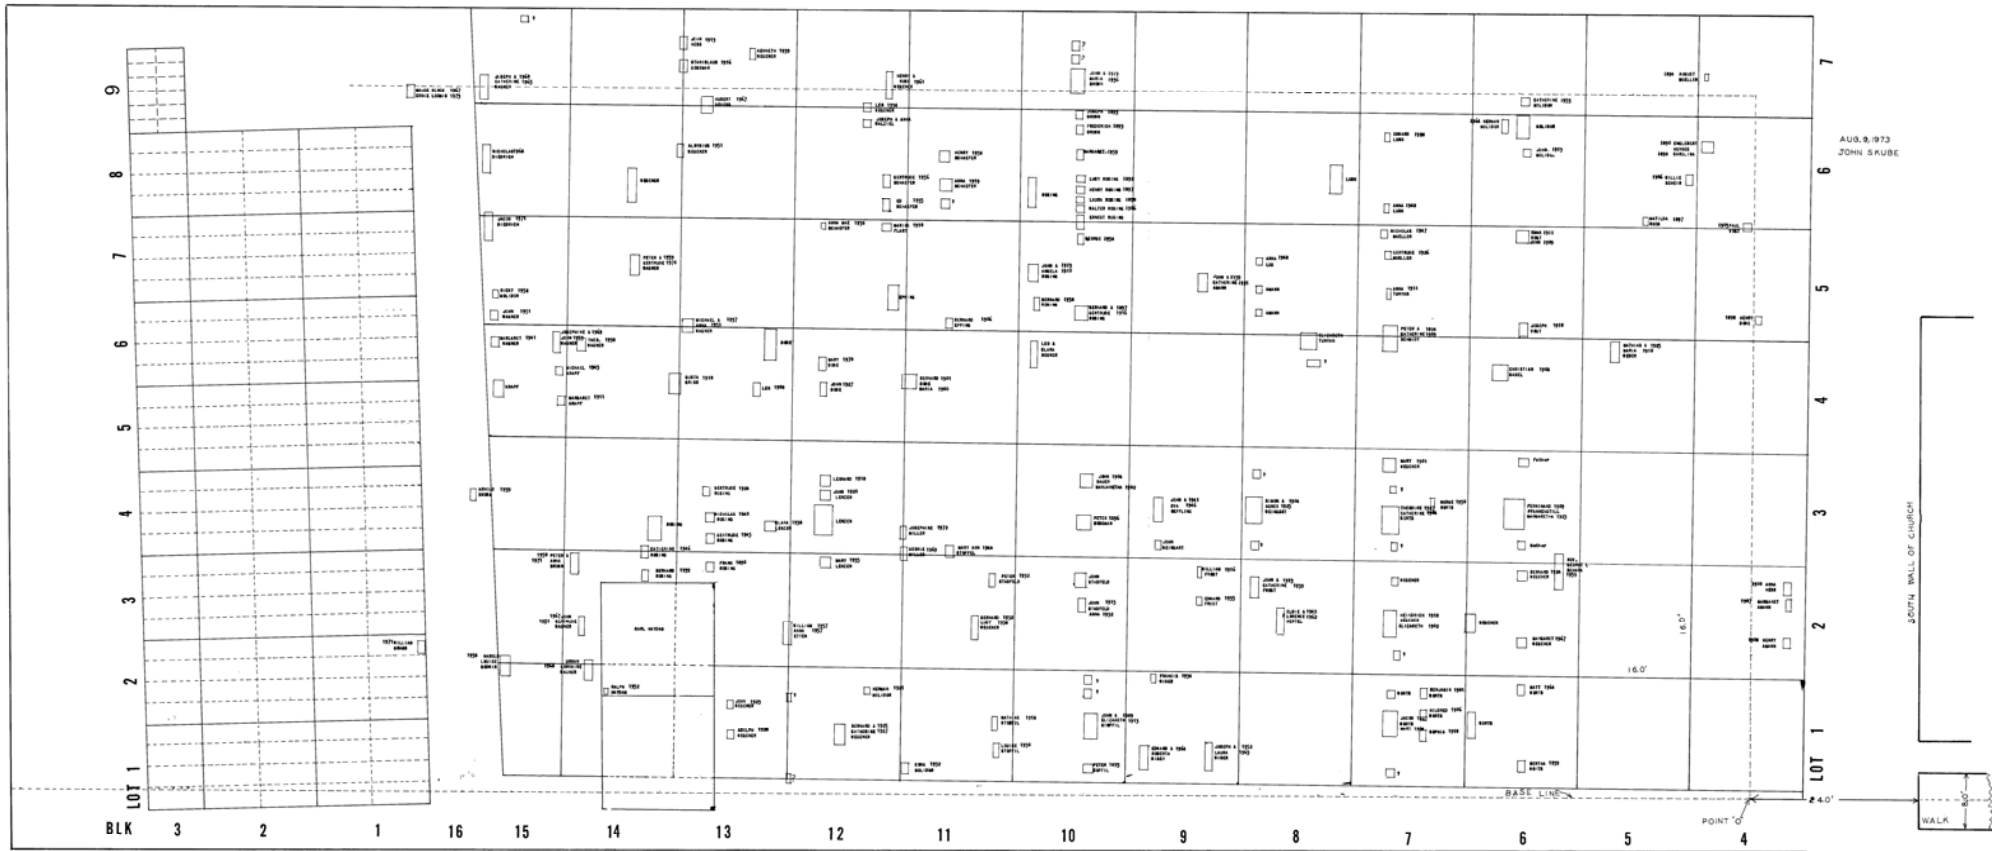

TYPICAL LOT LAYOUT
 BLKS. 3 LOT 9
 INFANT GRAVES
 18"x10" marker size

12 infant graves added 4-1-15

ST PETER CEMETERY
 VOLO ILLINOIS

1885

1.1 ACRES